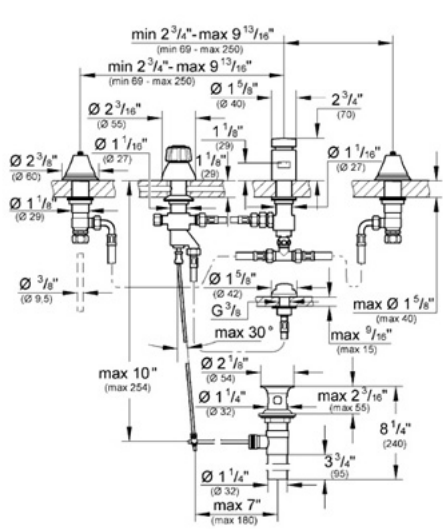

24 019 Bidet, wideset

Description

Vertical spray and rim flush
 Vacuum breaker
 Combination transfer valve/pop-up lift rod
 GROHE SilkMove® ceramic cartridges

Sold less handles. Shown with both Geneva cross handles (18 733) and Geneva lever handles (18 734).

Notes:

To be installed in accordance with local plumbing codes.

Check installation compatibility with bidet fixture.

Flow Rate

NA

Code Compliance

ASME/ANSI A112.18.1M
 ADA Compliant

Finish Options