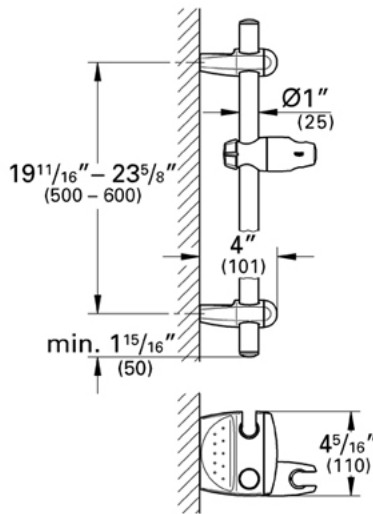

28 723 24" Shower Bar

Description

Swivel hand shower holder w/ adjustable height
Variable fixing point mounting brackets for
easy retrofit

Multi-function mounting brackets serve as: hand shower
holder, hose guide, and small shelves

Optional accessory tray - see 28 549 (sold separately)

Flow Rate

2.5 gpm at 80 psi (9.5 lpm)

Code Compliance

ASME/ANSI A112.18.1M

Finish Options

- 28 723 OOO Starlight® Chrome
- 28 723 ROO Infinity Polished Brass
- 28 723 AVO Infinity Satin Nickel
- 28 723 RRO Velour Chrome
- 28 723 BEO Sterling Infinity Finish
- 28 723 BKO ALU-XT
- 28 723 ENO Infinity Brushed Nickel
- 28 723 ZBO Oil Rubbed Bronze