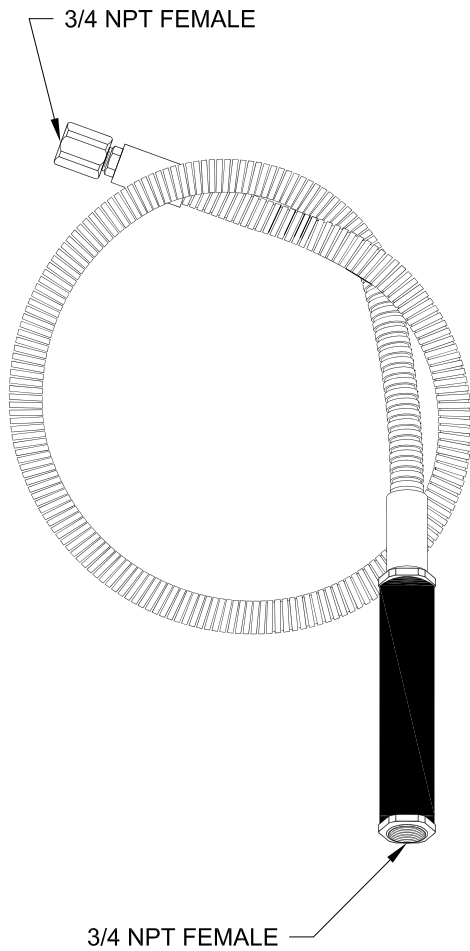

PRODUCT NAME:
STAINLESS STEEL
44" T&S REPLACEMENT HOSE

MODEL:
 71404

FEATURES

HOSE

- * 36" LENGTH
- * STAINLESS STEEL END FITTINGS
- * STAINLESS STEEL EXTERNAL JACKET
- * 3 PLY FIBER REINFORCED INTERNAL RUBBER HOSE
- * REPAIRABLE IN FIELD WITH SIMPLE TOOLS

SHIPPING WEIGHT

- * 2.0 LBS
- * NSF 61-9 APPROVED & LISTED
www.truesdail.com

ANSI/A112.18.1-2005

FISHER
FISHER MANUFACTURING COMPANY
TOLL FREE: 800-421-6162 - FAX: 800-832-8238
information@fisher-mfg.com - www.fisher-mfg.com