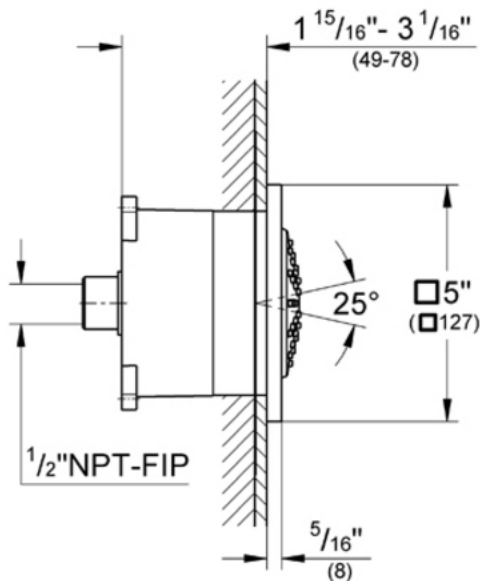

## 27 252 F5 Body Spray

### Description

5" x 5"  
1/2" NPT female threads  
GROHE DreamSpray® Technology  
Spray plate with ball joint (12.5° rotation)  
GROHE FlowBalance (a regulating screw to adjust flow rate and spray performance of body spray) have perfect water flow even in customized multiple shower installations  
SpeedClean® Anti-Line System

### Flow Rate

2.5 gpm at 80 psai (9.5 lpm)