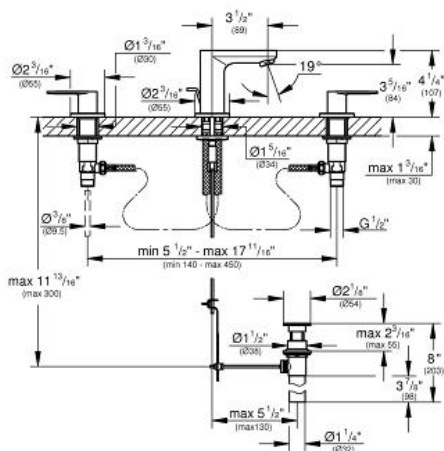

EUROSMART COSMOPOLITAN 8" Widespread Two-Handle Bathroom Faucet S-Size

MODEL # 2019900A

Pure Freude
an Wasser

Product Description:
EUROSMART COSMOPOLITAN
8" Widespread Two-Handle Bathroom Faucet S-Size

Standard Specification:

- Spout with flow control
- GROHE StarLight chrome finish
- 1/2" (13mm) ceramic cartridge (90° turn)
- GROHE QuickFix installation system with centering support
- 1 1/4" pop-up waste set
- Union nut with 7/16" drilling
- Max flow rate: 1.2 gpm (4.56 L/min)