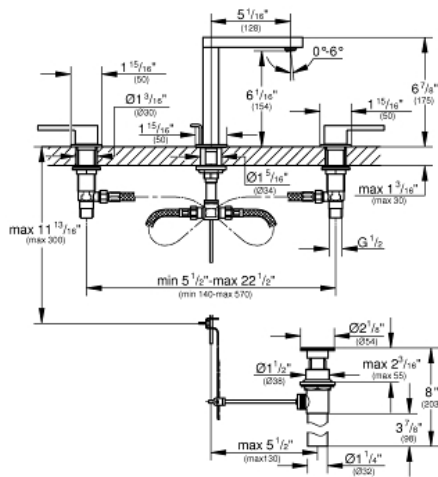

# GROHE PLUS 8" Widespread Two-Handle Bathroom Faucet L-Size

MODEL # 20302003

Pure Freude  
an Wasser

GROHE

#### Product Description:

**GROHE PLUS**

**8" Widespread Two-Handle Bathroom Faucet L-Size**

#### Standard Specification:

- Metal lever handle
- 1/2" (13mm) ceramic cartridge (90° turn)
- **GROHE StarLight** chrome finish
- **GROHE EcoJoy**
- **GROHE AquaGuide** adjustable flow control
- **GROHE QuickFix** rapid installation system
- Spout with flow control
- Includes waste-set drain assembly
- Pressure resistant flexible connection hoses (between spout and side valves)
- Max flow rate: 4.56 L/min (1.2 gpm)