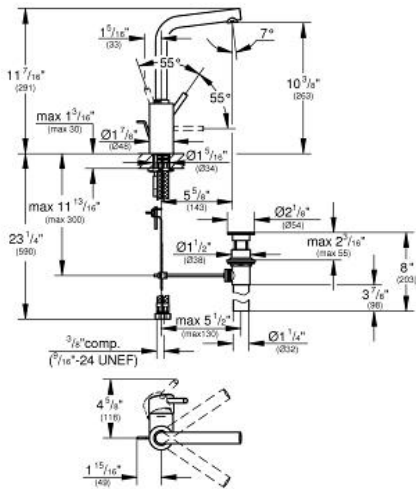

CONCETTO

Single-Handle Bathroom Faucet L-Size

MODEL # 23737001

Pure Freude
an Wasser

ADA

Product Description:
CONCETTO
Single-Handle Bathroom Faucet L-Size

- Standard Specification:**
- GROHE SilkMove 35 mm ceramic cartridge
 - GROHE StarLight chrome finish
 - GROHE QuickFix installation system
 - 7" swivel spout reach
 - Flexible hose connections
 - Metal pop-up drain
 - Max flow rate: 1.2 gpm (4.56 L/min)
 - Optional temperature limiter ref. no. 46 375

- Applicable Codes & Standards:**
- ASME A112.18.1/CSA B125.1
 - US Federal and State material regulations
 - EPA WaterSense®
 - ICC/ANSI A117.1

Color:
 23737001 StarLight Chrome