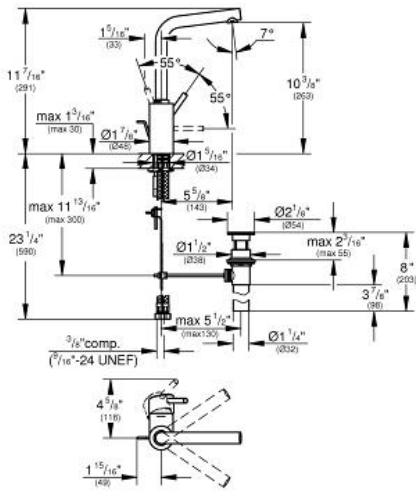

CONCETTO

Single-Handle Bathroom Faucet L-Size

MODEL # 23737001

Pure Freude
an Wasser

Product Description:
CONCETTO
 Single-Handle Bathroom Faucet L-Size

- Standard Specification:**
- GROHE SilkMove 1.4" (35 mm) ceramic cartridge
 - GROHE StarLight chrome finish
 - GROHE QuickFix installation system
 - 7" swivel spout reach
 - Flexible hose connections
 - Metal pop-up drain
 - Max flow rate: 1.2 gpm (4.56 L/min)
 - Optional temperature limiter ref. no. 46 375

- Applicable Codes & Standards:**
- ASME A112.18.1/CSA B125.1
 - US Federal and State material regulations
 - EPA WaterSense®
 - ICC/ANSI A117.1

Color:
 23737001 StarLight Chrome