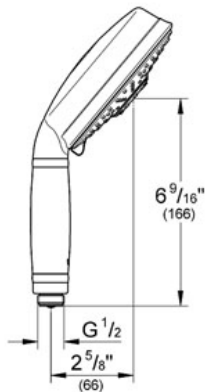

Product Description:
 Hand shower 3 sprays

Standard Specification:

- GROHE StarLight® finish
- SpeedClean anti-lime system
- 3 adjustable sprays Rain / Jet / Pure
- 1/2" Connection thread
- Universal mounting system (fits all standard shower hoses)
- Max Flow Rate 2.5 gpm at 80 psi (9.5 L/min)

Applicable Codes & Standards:

- Energy Policy Act of 1992
- ASME A112.18.1/CSA B125.1

Color:

- 27129 000 chrome
- 27129 BE0 Sterling inf
- 27129 EN0 Brushed Nickel