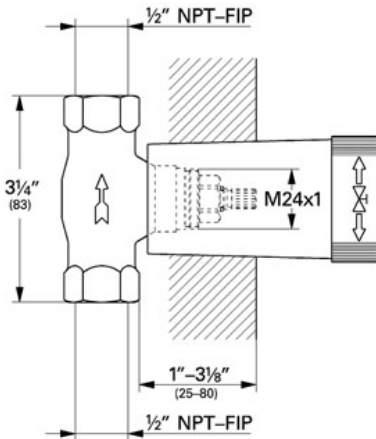

Concealed stop-valve, 1/2"

MODEL # 29273

Pure Freude an Wasser

GROHE America, Inc | 200 North Gary Avenue, Suite G, Roselle, IL 60172
Phone: +1 (800) 444-7643 | Fax: +1 (800) 225-2778 | us-customerservice@grohe.com

Product Description:
Concealed stop-valve, 1/2"

Standard Specification:

- 1/2" Threaded union
- 1/2" NPT Male Threads

Applicable Codes & Standards:

- Energy Policy Act of 1992
- ASME A112.18.1/CSA B125.1

Color:
□ 29273 000