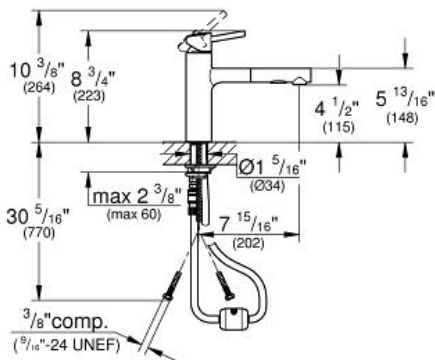

CONCETTO Single-lever sink mixer 1/2"

MODEL # 31453

Pure Freude an Wasser

GROHE America, Inc | 200 North Gary Avenue, Suite G, Roselle, IL 60172
Phone: +1 (800) 444-7643 | Fax: +1 (800) 225-2778 | us-customerservice@grohe.com

Product Description: Single-lever sink mixer 1/2"

Standard Specification:

- Medium spout
- Single hole installation
- **GROHE SilkMove®** ceramic cartridge
- **GROHE StarLight®** finish
- Adjustable flow rate limiter
- Swivel cast spout
- Swivel area 100°
- **Pull-out locking dual spray control - switches back and forth between regular flow and spray**
- Automatic returning
- **SpeedClean®** anti-lime system
- Integrated non-return valve
- Locking Push Button Control - to switch from regular flow to spray
- Automatic return to aerator
- Flexible hose connections
- Quick installation system
- **Protected against backflow**
- **GROHE SuperSteel Infinity Finish™**

Color:

- 31453 001 chrome
- 31453 DC1 supersteel