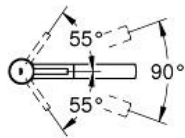

Product Description: Single-lever sink mixer 1/2"

Standard Specification:

- Medium spout
- Single hole installation
- **GROHE SilkMove®** ceramic cartridge
- **GROHE StarLight®** finish
- Adjustable flow rate limiter
- Swivel cast spout
- Swivel area 100°
- **Pull-out locking dual spray control - switches back and forth between regular flow and spray**
- Automatic returning
- **SpeedClean®** anti-lime system
- Integrated non-return valve
- Locking Push Button Control - to switch from regular flow to spray
- Automatic return to aerator
- Flexible hose connections
- Quick installation system
- **Protected against backflow**
- **GROHE SuperSteel Infinity Finish™**