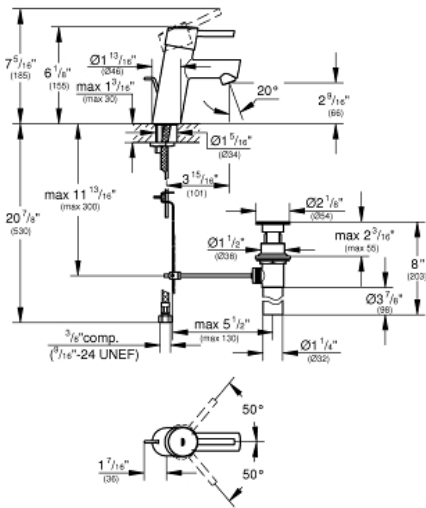

CONCETTO Single-Handle Bathroom Faucet S-Size

MODEL # 3427000A

Pure Freude
an Wasser

ADA

Product Description:

CONCETTO

Single-Handle Bathroom Faucet S-Size

Standard Specification:

- GROHE EcoJoy technology for less water and perfect flow
- Single hole installation
- Metal lever handle
- GROHE SilkMove 1.1" (28 mm) ceramic cartridge
- GROHE StarLight chrome finish
- Flow control
- Includes waste-set drain assembly
- Stainless steel flex lines
- GROHE QuickFix installation system with centering support
- Temperature limiter
- Max flow rate: 1.2 gpm (4.56 L/min)