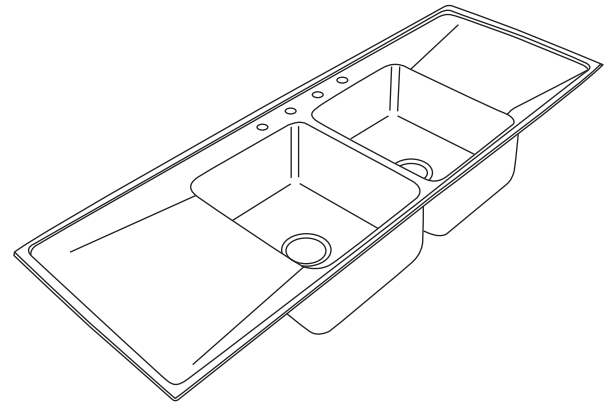

Lustertone® Sink-ette® Double Bowl Sink with Double Drainboard
Model ILR6622DD

SPECIFICATIONS

GENERAL

ILR6622DD drop-in sink-ette with drainboard on left and right of sink bowls. The ideal solution to where to place a hot pot! Highest quality Lustertone sink bowls and integral fan pitched drainboard seamlessly drawn of #18 gauge, type 304 (18-8) nickel bearing stainless steel. Self-rimming.

DESIGN FEATURES

Bowl Depth: 7-5/8".
 Coved Corners: 1-3/4" radius.
 Finish: Exposed surfaces hand blended to lustrous highlighted Lustertone satin finish.
 Underside: Fully undercoated to prevent condensation and deaden sound.

OTHER

Drain Opening: 3-1/2".
 Note: Unless otherwise specified, sink is furnished with four faucet holes as illustrated.
 Recommended Minimum Sink Base: 36".

OPTIONAL ACCESSORIES

Rinsing Basket: LKRB1611 or LKERBSS.

*Length is left to right. Width is front to back.

Model ILR6622DD4 Illustrated

ALL DIMENSIONS IN INCHES, TO CONVERT TO MILLIMETERS MULTIPLY BY 25.4.

In keeping with our policy of continuing product improvement, Elkay reserves the right to change product specifications without notice.