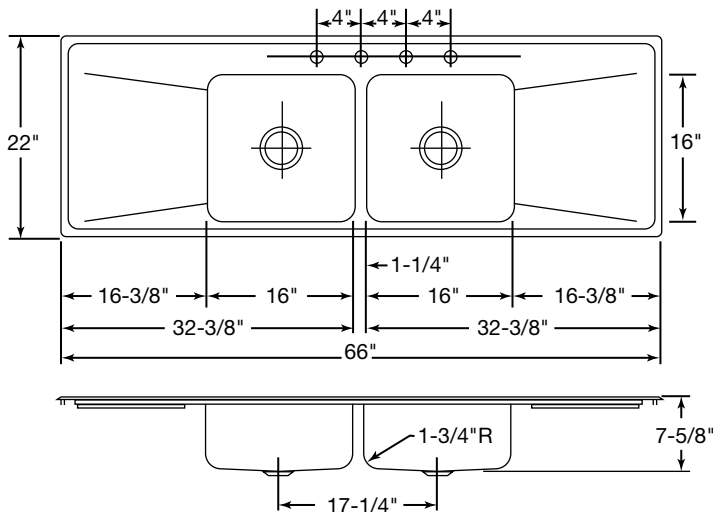

DESIGN FEATURES

Bowl Depth: 7-5/8".
 Coved Corners: 1-3/4" radius.
 Finish: Exposed surfaces hand blended to lustrous highlighted Lustertone satin finish.
 Underside: Fully undercoated to prevent condensation and deaden sound.

OTHER

Drain Opening: 3-1/2".
 Note: Unless otherwise specified, sink is furnished with four faucet holes as illustrated.
 Recommended Minimum Sink Base: 36".

OPTIONAL ACCESSORIES

Rinsing Basket: LKRB1611 or LKERBSS.

SINK DIMENSIONS (INCHES)*

| Model Number | Overall | | Inside Each Bowl | | | Drain Board Length | Bowl Location | Cutout in Countertop (1 1/2" Radius Corners) | | No. of 1 1/2" Dia. Faucet Holes | Ship. Wt. Lbs. |
|--------------|---------|----|------------------|----|-------|--------------------|---------------|--|--------|---------------------------------|----------------|
| | L | W | L | W | D | | | L | W | | |
| ILR6622DD | 66 | 22 | 16 | 16 | 7 5/8 | 16 3/8 | L & R | 65 3/8 | 21 3/8 | 0, 1, 2, 3, 4 or 5 | 50 |

*Length is left to right. Width is front to back.

Model ILR6622DD4 Illustrated

ALL DIMENSIONS IN INCHES, TO CONVERT TO MILLIMETERS MULTIPLY BY 25.4.

In keeping with our policy of continuing product improvement, Elkay reserves the right to change product specifications without notice.