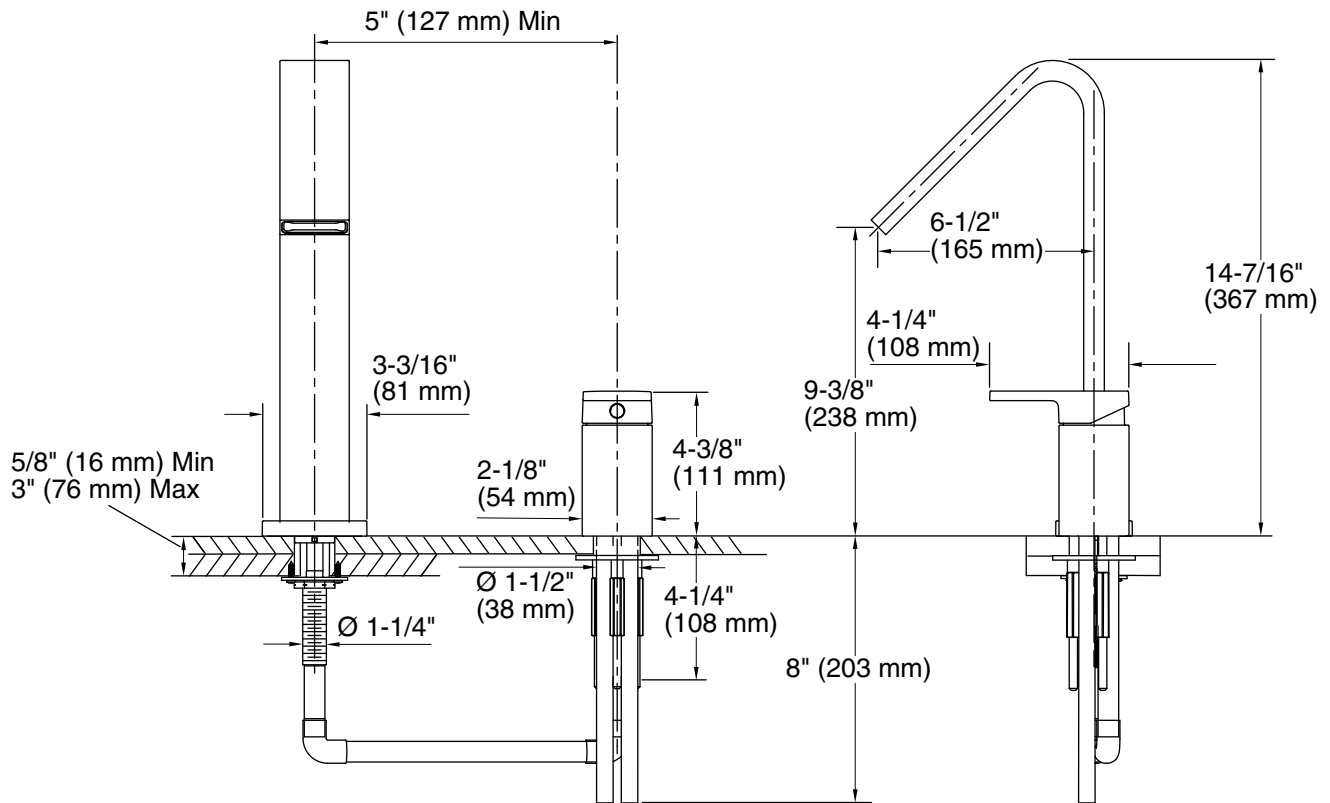

LOURE™

Installation Notes

Install this product according to the installation guide.

Product Diagram