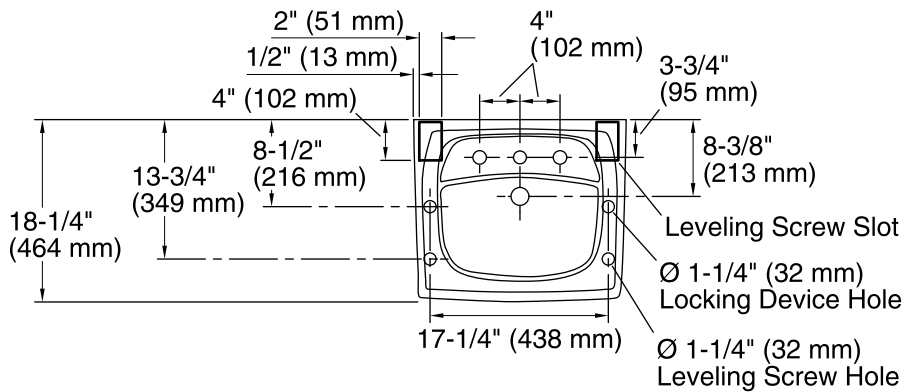

Technical Information

All product dimensions are nominal.

Bowl configuration:	Single
Installation:	Wall-mount
Bowl area (Center)	Length: 16" (406 mm) Width: 10" (254 mm) With overflow: Yes Water depth: 3-1/8" (79 mm)
Bowl area	With overflow: Yes
Number of deck holes:	3
Faucet hole(s):	1-3/8" (35 mm)
Soap/Lotion hole:	1-1/4" (32 mm)
Drain hole:	1-3/4" (44 mm)

Notes

Install this product according to the installation instructions.

ADA, OBC, CSA B651 compliant when installed to the specific requirements of these regulations.