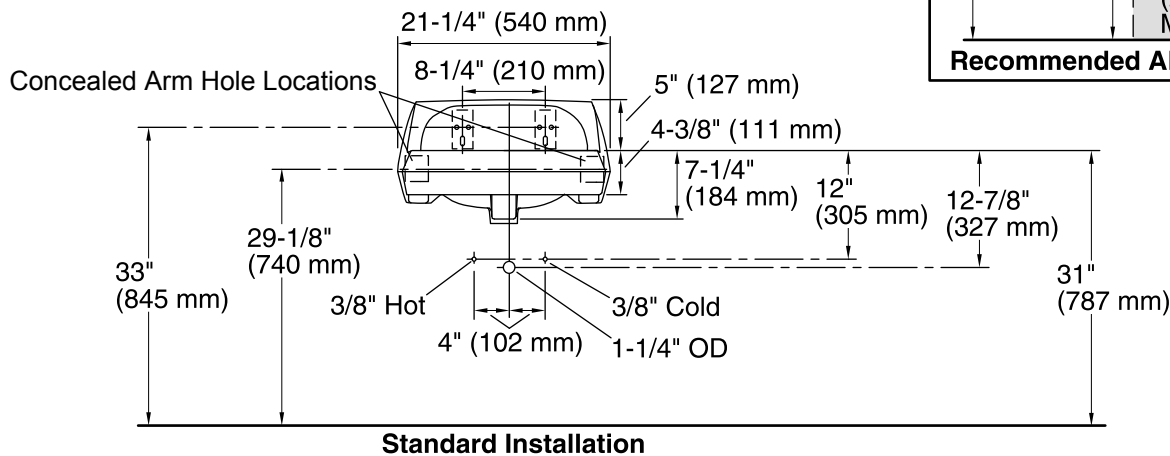

Technical Information

All product dimensions are nominal.

Bowl configuration:	Single
Installation:	Wall-mount
Bowl area (Center)	Length: 16" (406 mm) Width: 10" (254 mm) With overflow: Yes Water depth: 3-1/8" (79 mm)
Bowl area	With overflow: Yes
Number of deck holes:	3
Faucet hole(s):	1-3/8" (35 mm)
Soap/Lotion hole:	1-1/4" (32 mm)
Drain hole:	1-3/4" (44 mm)

Notes

Install this product according to the installation instructions.

ADA, OBC, CSA B651 compliant when installed to the specific requirements of these regulations.