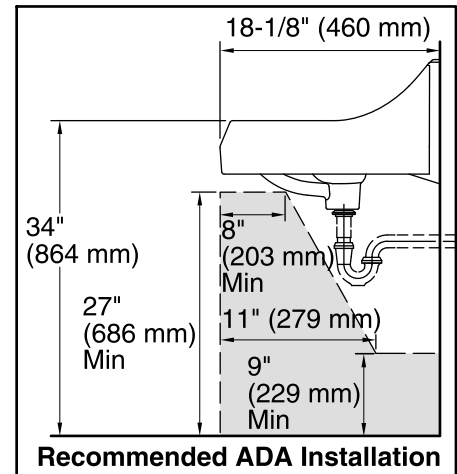

Technical Information

All product dimensions are nominal.

Bowl configuration:	Single
Installation:	Wall-mount
Bowl area (Center)	Length: 16" (406 mm) Width: 10" (254 mm) With overflow: Yes Water depth: 3-1/8" (79 mm)
Bowl area	With overflow: Yes
Number of deck holes:	3
Faucet hole(s):	1-3/8" (35 mm)
Soap/Lotion hole:	1-1/4" (32 mm)
Drain hole:	1-3/4" (44 mm)

Notes

Install this product according to the installation instructions.

ADA, OBC, CSA B651 compliant when installed to the specific requirements of these regulations.