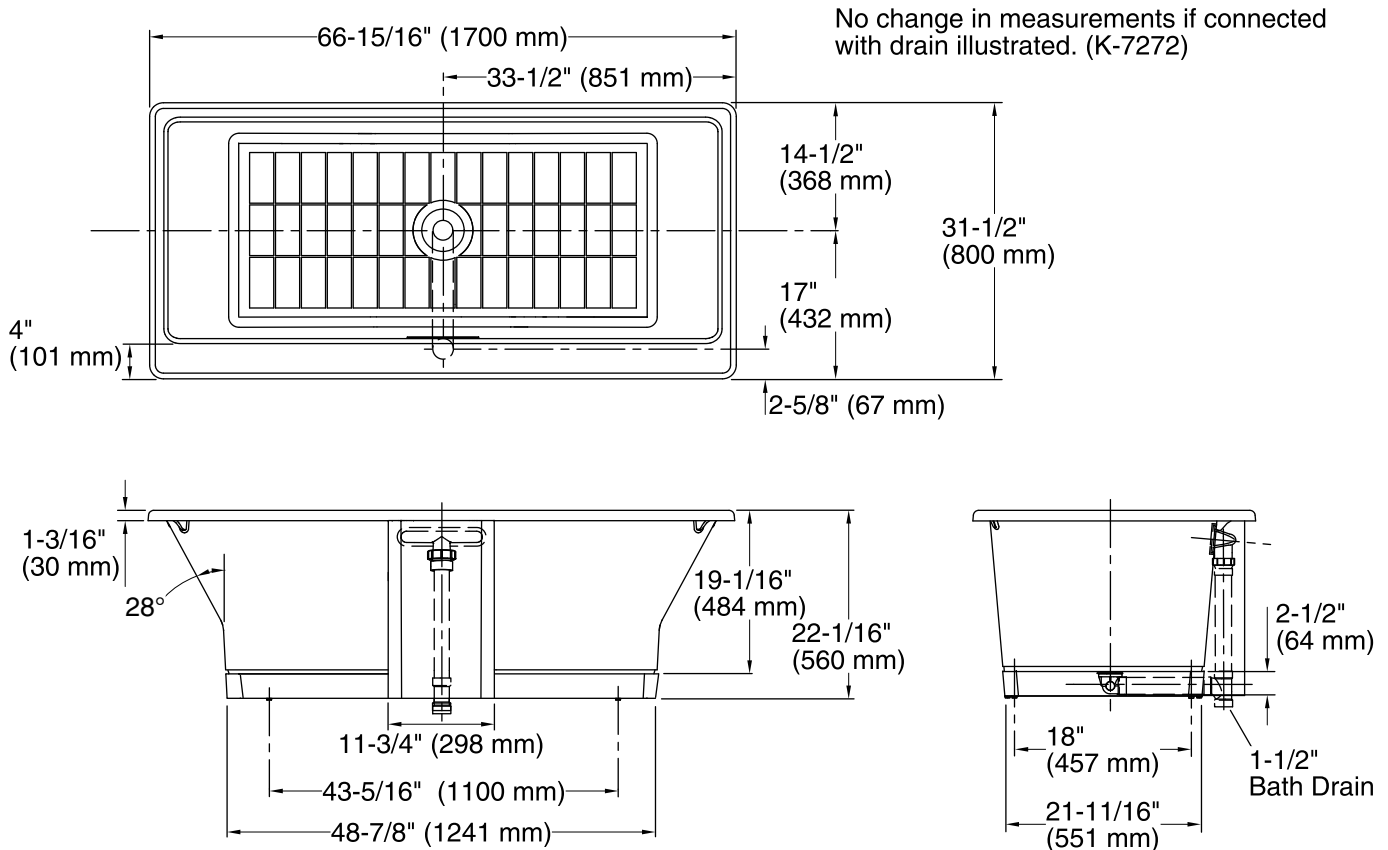

## Technical Information

All product dimensions are nominal.

Drain location:	Center
Basin area, bottom:	49" x 22" (1245 mm x 559 mm)
Basin area, top:	62-1/2" x 24-3/4" (1588 mm x 629 mm)
Weight:	365 lbs (165.6 kg)
Minimum floor load:	70 lbs/ft <sup>2</sup> (341.8 kg/m <sup>2</sup> )
Water depth:	15-1/4" (387 mm)
Water capacity:	75 gal (283.9 L)