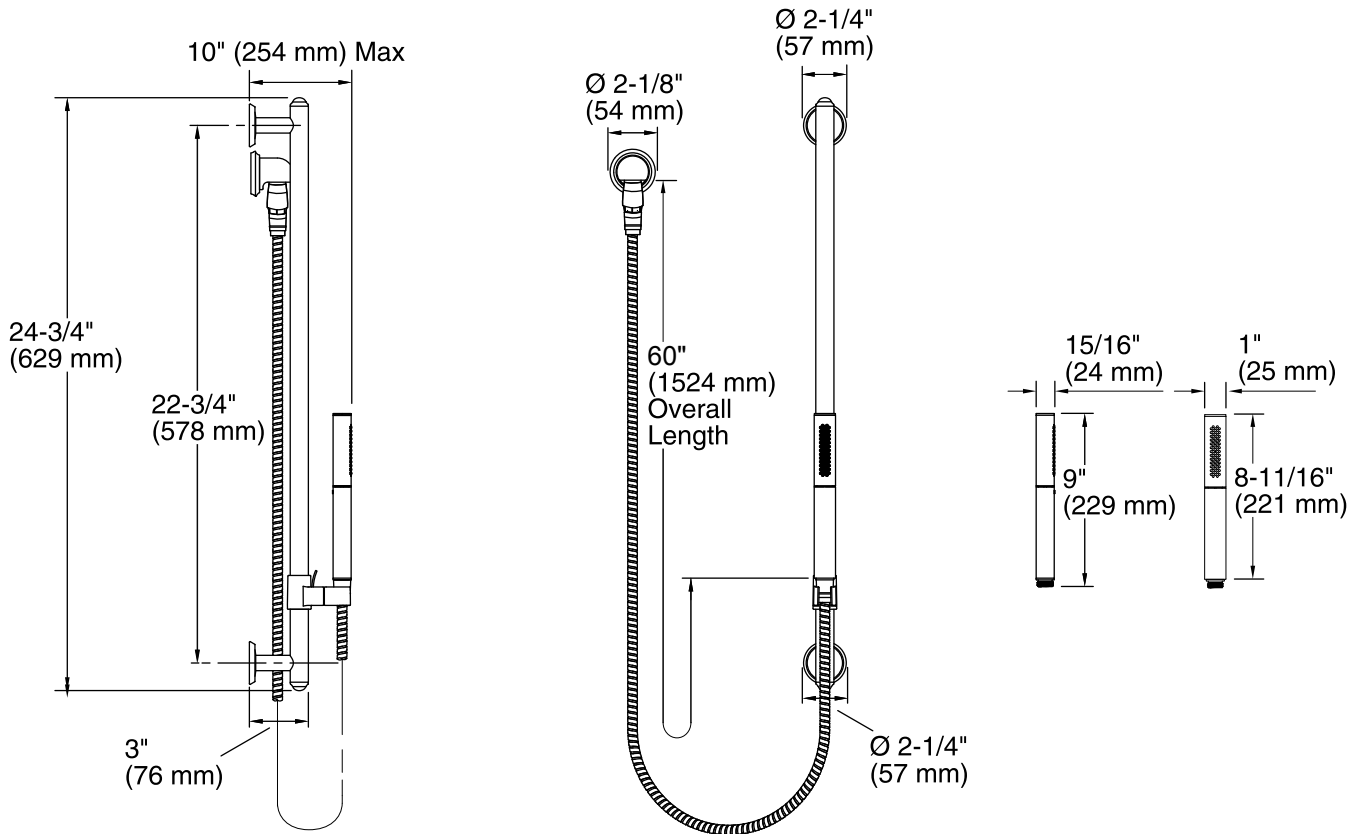

### Features

- Includes multifunction handshower, slide bar with trim, 60" hose, supply elbow and vacuum breaker
- Features the Shift™ ellipse multifunction handshower
- KOHLER finishes resist corrosion and tarnishing, exceeding industry durability standards over two times
- MasterClean™ sprayface resists hard water buildup and is easy to clean

### Components

Product includes:

- K-9660 Vacuum Breaker
- K-9514 60" Shower Hose
- K-974 Slide Bar Trim Kit  
9069
- K-10257 Multifunction Handshower

### Technical Information

All product dimensions are nominal.

#### Handshower:

Rated maximum flow: 2.5 gal/min (9.5 l/min)

Pressure: 80 psi (5.5 bar)