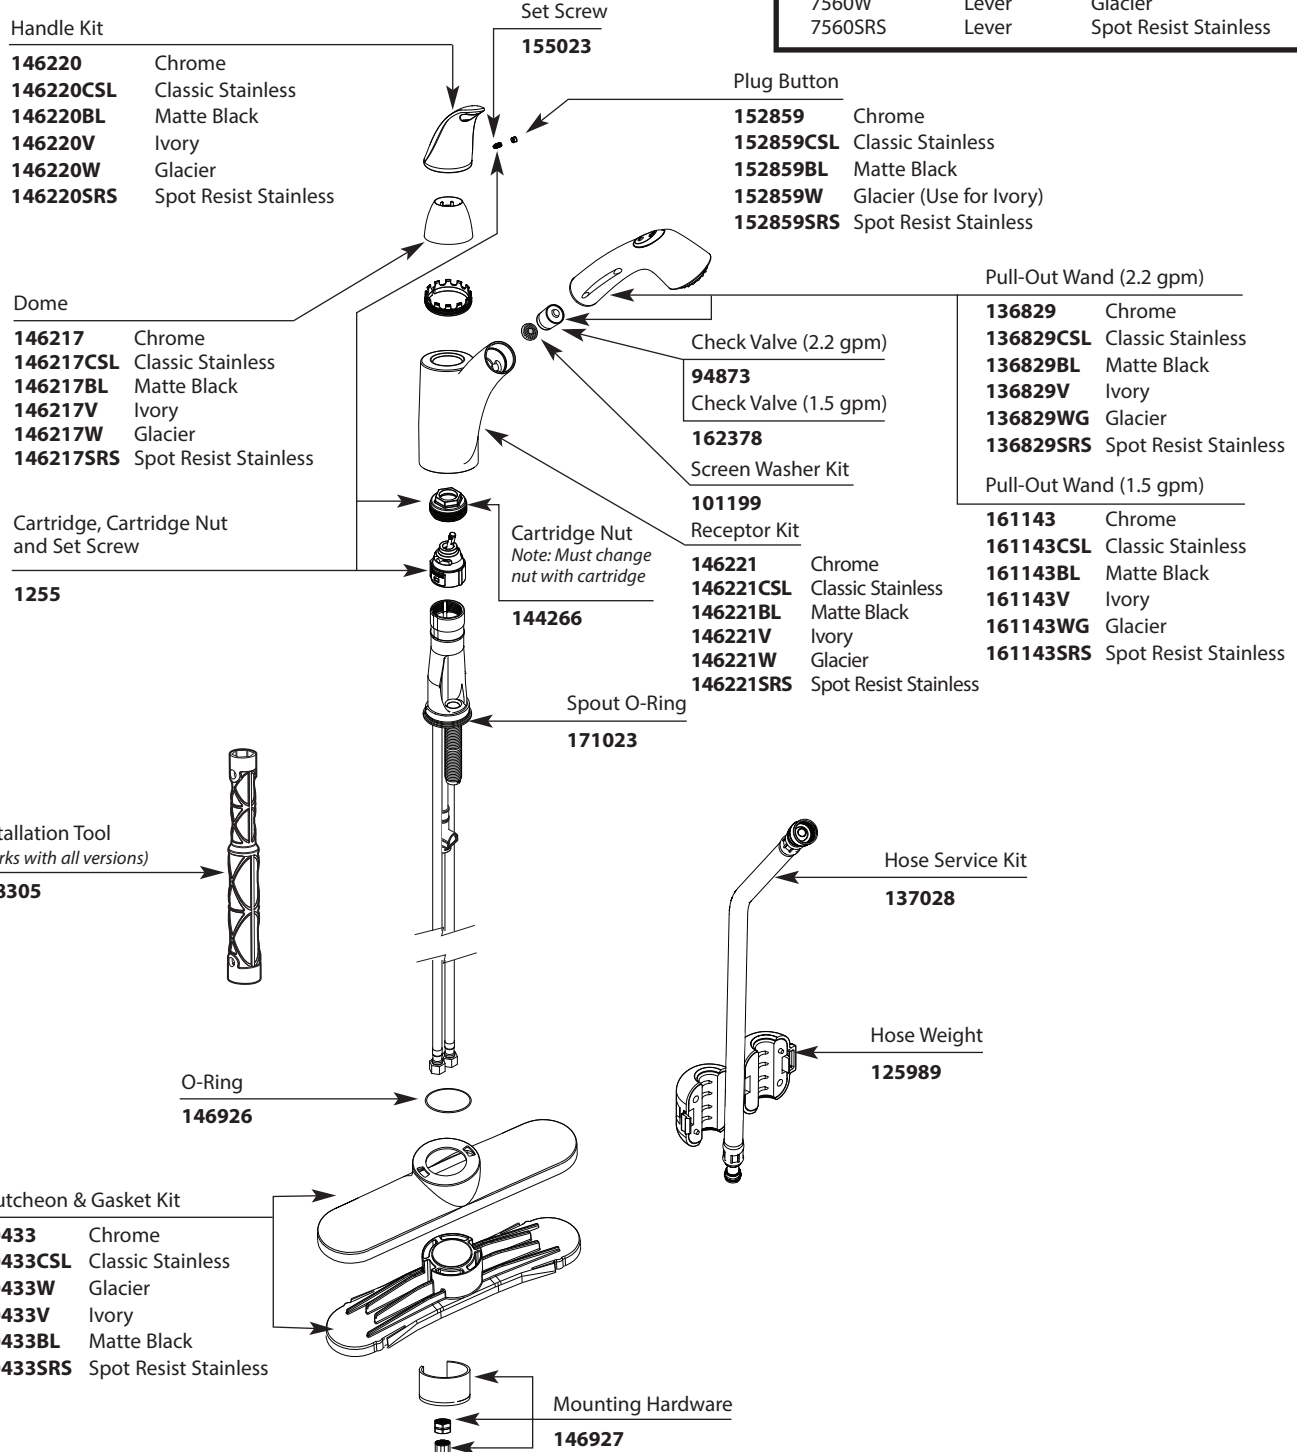

# Illustrated Parts

Extensa™ Single Control Kitchen Faucet with Pullout Spray		
MODEL	HANDLE	FINISH
7560C	Lever	Chrome
7560CSL	Lever	Classic Stainless
7560CSLBL	Lever	Classic Stainless/Matte Black
7560BL	Lever	Matte Black
7560V	Lever	Ivory
7560W	Lever	Glacier
7560SRS	Lever	Spot Resist Stainless

# Illustrated Parts

■ Order by Part Number

*There is more than 1 version of this model.  
Page down to identify the version you have.*

Extensa™ Single Control Kitchen Faucet with Pullout Spray		
MODEL	HANDLE	FINISH
7560C	Lever	Chrome
7560CSL	Lever	Classic Stainless
7560CSLBL	Lever	Classic Stainless/Matte Black
7560BL	Lever	Matte Black
7560V	Lever	Ivory
7560W	Lever	Glacier

- Cartridge, Cartridge Nut and Set Screw
- 1255**

- Cartridge Nut  
*Note: Must change nut with cartridge*
- 144266**

- Screen Washer Kit  
**101199**
- Receptor Kit

- Pull-Out Wand (1.5 gpm)
- 161143** Chrome
  - 161143CSL** Classic Stainless
  - 161143BL** Matte Black
  - 161143V** Ivory
  - 161143WG** Glacier

- O-Ring  
**146926**

- Hose Weight  
**125989**

**QUICK CONNECTION  
PRIOR TO 12/2009**

Hose Adapter  
**136101**

- Escutcheon & Gasket Kit
- 100433** Chrome
  - 100433CSL** Classic Stainless
  - 100433W** Glacier
  - 100433V** Ivory
  - 100433BL** Matte Black