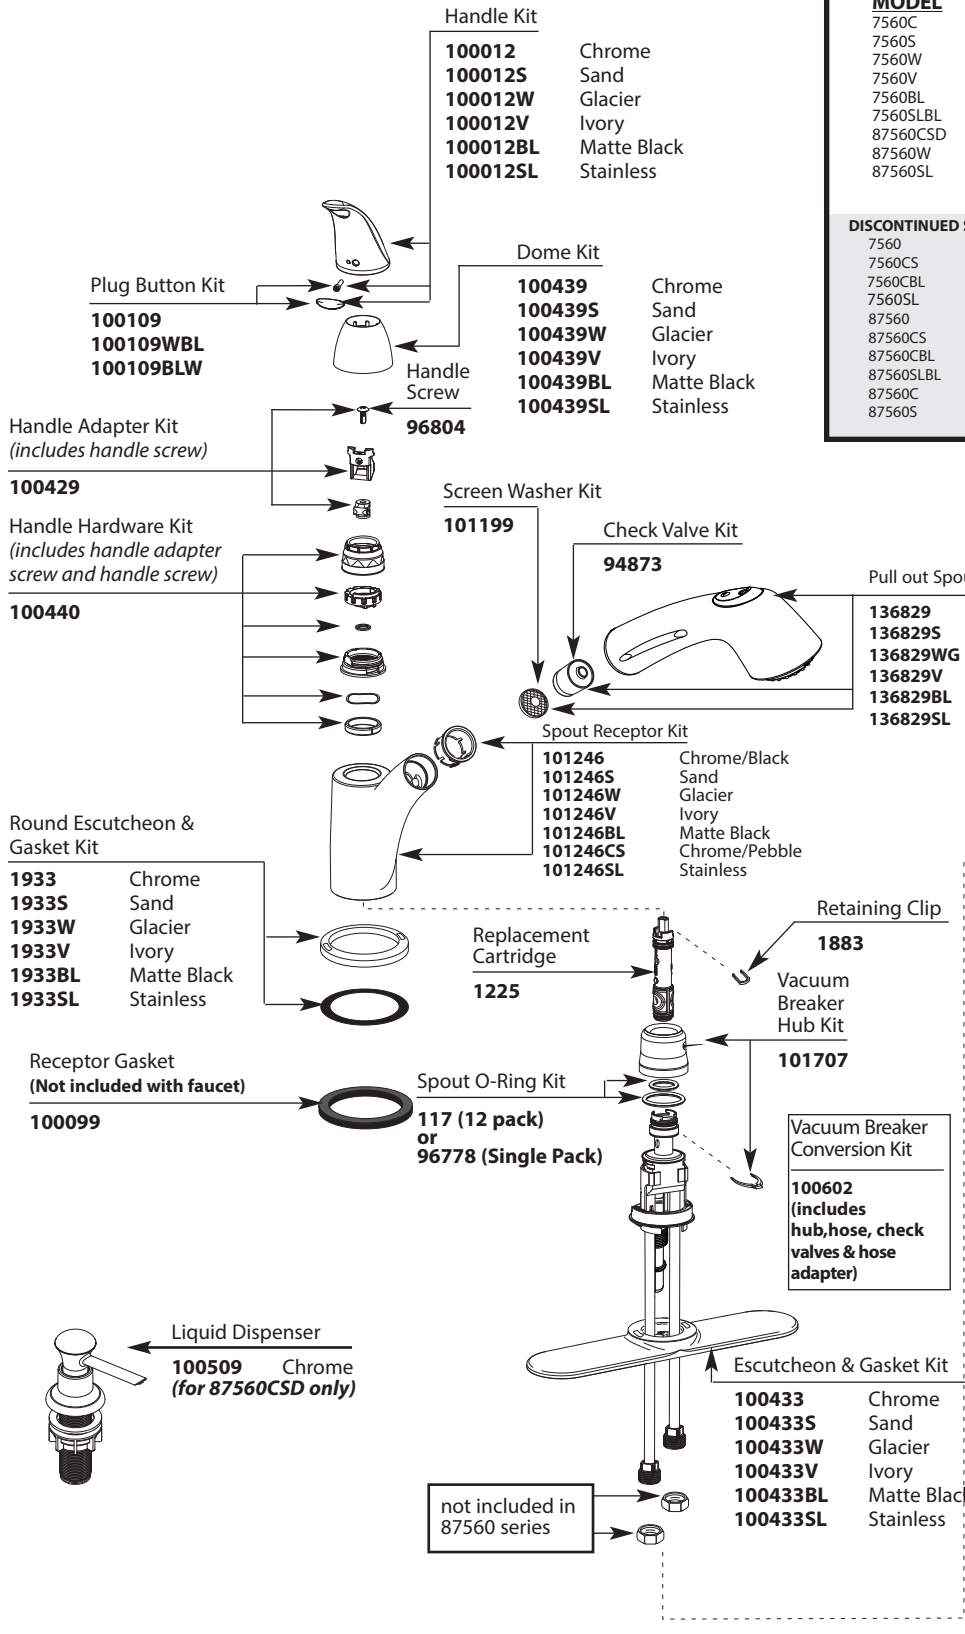

- 146221** Chrome
- 146221CSL** Classic Stainless
- 146221BL** Matte Black
- 146221V** Ivory
- 146221W** Glacier

- Spout O-Ring  
**171023**

- Installation Tool  
*(works with all versions)*
- 118305**

- Hose Service Kit  
**137028**

- O-Ring  
**146926**

- Hose Weight  
**125989**

**QUICK CONNECTION  
PRIOR TO 12/2009**

Hose Adapter  
**136101**

- Escutcheon & Gasket Kit
- 100433** Chrome
  - 100433CSL** Classic Stainless
  - 100433W** Glacier
  - 100433V** Ivory
  - 100433BL** Matte Black

**HOSE ADAPTER CLIP**

Clip  
**152767**

- Mounting Hardware  
**146927**

MOEN, EXTENZA, 300012516  
Rev. 8/13

Buy it for looks. Buy it for life.®

# Illustrated Parts

■ Order by Part Number

Extensa™ Single Control Kitchen Faucet with Pullout Spray		
MODEL	HANDLE	FINISH
7560C	Lever	Chrome
7560S	Lever	Sand
7560W	Lever	Glacier
7560V	Lever	Ivory
7560BL	Lever	Matte Black
7560SLBL	Lever	Stainless Steel/Matte Black
87560CSD	Lever	Chrome w/soap dispenser
87560W	Lever	Glacier
87560SL	Lever	Stainless Steel
DISCONTINUED SKUS		
7560	Lever	Chrome/Glacier
7560CS	Lever	Chrome/Sand
7560CBL	Lever	Chrome/Matte Black
7560SL	Lever	Stainless Steel
87560	Lever	Chrome/Glacier
87560CS	Lever	Chrome/Sand
87560CBL	Lever	Chrome/Matte Black
87560SLBL	Lever	Stainless/Matte Black
87560C	Lever	Chrome
87560S	Lever	Sand