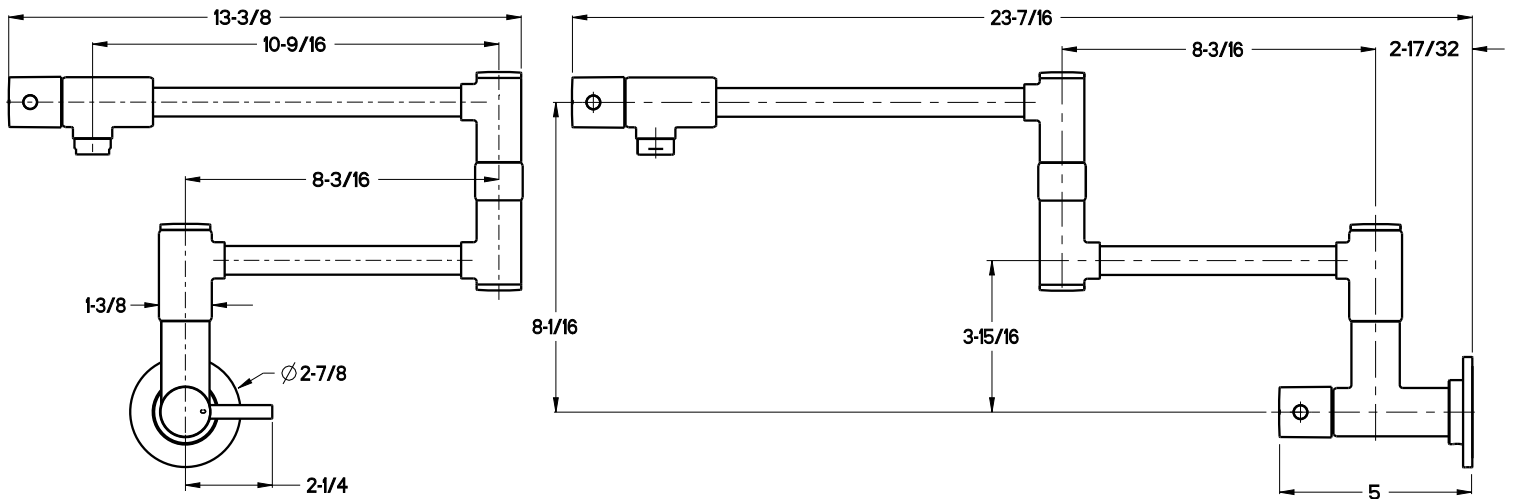

## Specifications

### Features

- 1.8 GPM Flow Rate
- Wallmount
- Swing-Out Design
- Pforever Warranty®

- Wall Mount Installation
- Pforever Seal
- Pforever Warranty®

## Dimensions

Ø1 Min to Ø1-1/2 Max. Deck Hole Openings