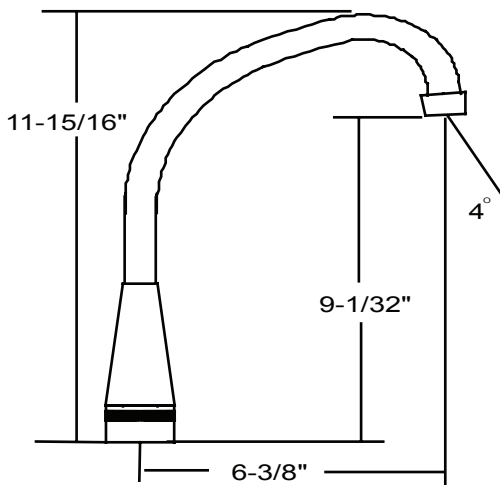

SU-357-JSA

6-3/8" Swivel Tri-Arc Brass
Gooseneck Spout
with Aerator

Available on series:

Widespread Faucet - 0122, 0123