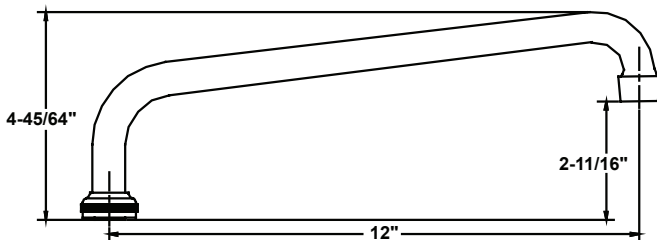

### SU-363-MA

14" Swivel Tube Spout  
with Aerator

(Also available with Hose End **SU-363-MH**)

Available on series:

Ledge/Wallmounts - 0045, 0046, 0047, 0048

Bar/Pantry - 0084, 0094, 0280

Topmounts - 0120, 0121, 0125, 0126, 0146, 0147