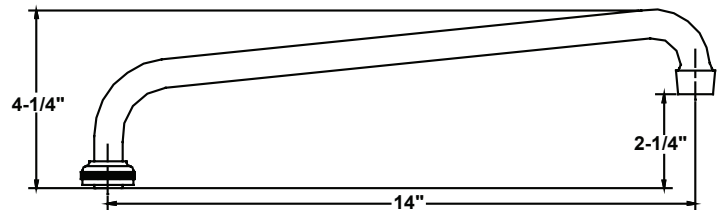

### SU-363-JA

10" Swivel Tube Spout  
with Aerator

(Also available with Hose End **SU-363-JH**)

Available on series:

Ledge/Wallmounts - 0045, 0046, 0047, 0048

Bar/Pantry - 0084, 0094,

Topmounts - 0120, 0121, 0125, 0126, 0146, 0147