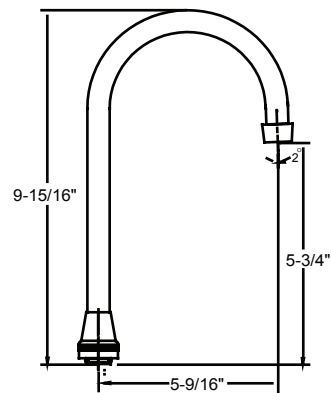

SU-157-KSA

5-9/16" Swivel Gooseneck Spout with Aerator
(Also available with Hose End **SU-157-KSH**)

Available on series:

Ledge/Wallmounts - 0045, 0047

Bar/Pantry - 0084, 0094, 0285

Topmounts - 0122, 0123

Conceal Ledge Faucet - 0072, 0073

Widespread Faucet - 1172, 1173