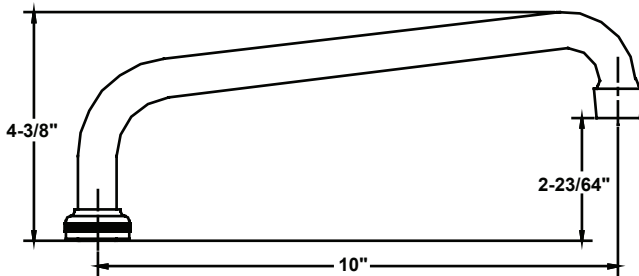

### SU-363-RA

8" Swivel Tube Spout  
with Aerator

(Also available with Hose End **SU-363-RH**)

Available on series:

Ledge/Wallmounts - 0045, 0046, 0047, 0048

Bar/Pantry - 0084, 0094,

Topmounts - 0120, 0121, 0125, 0126, 0146, 0147