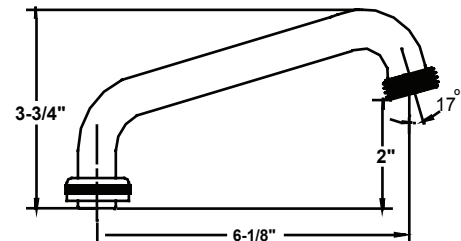

SU-2924-H-01

6" Swivel Tube Spout
with Hose End

Available on series:
Laundry Faucet - 0465, 0466, 0468, 0469, 0470