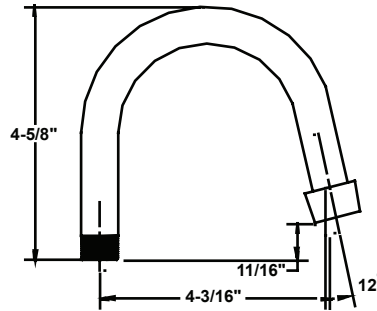

SU-157-DA

4-3/16" Rigid Brass Spout
with Aerator

Available on series:
Bar Faucet - 0281