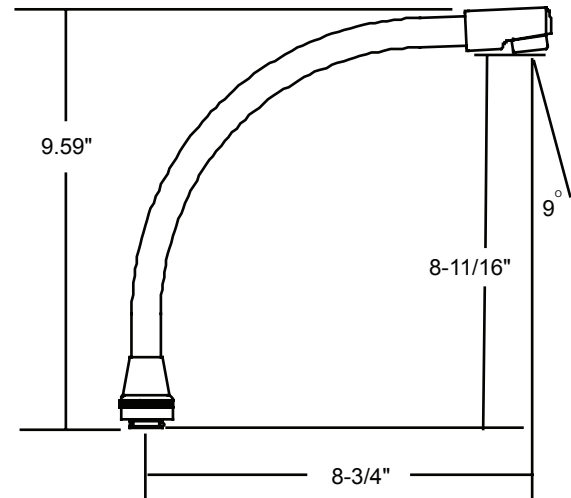

SU-357-WSA

8-3/4" Swivel Gooseneck Spout with Aerator

Available on series:

Wallmounts - 0047

Bar/Pantry - 0084, 0094

Topmounts - 0122, 0123

Conceal Ledge Faucet - 0072, 0073

Widespread Faucet - 1172, 1173