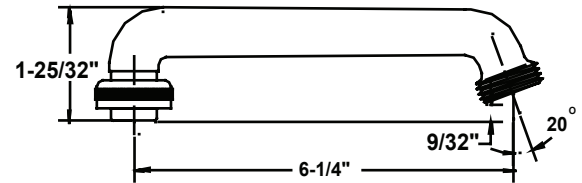

SU-2929-01

6" Cast Rough Brass Swivel Spout
with Hose End

Available on series:
Laundry Faucet - 0465, 0466, 0468, 0469, 0470