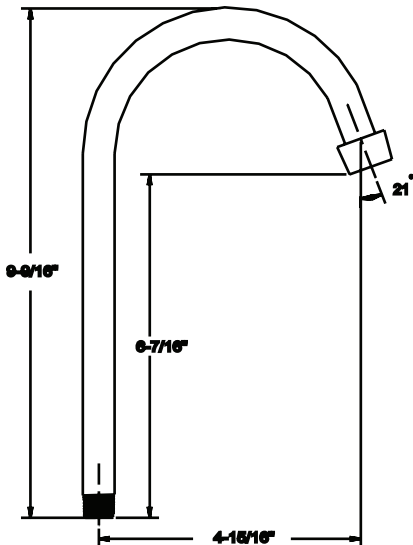

SU-157-JA

4-15/16" Rigid
Gooseneck Spout
with Aerator

Available on series:
Bar Faucet - 0284