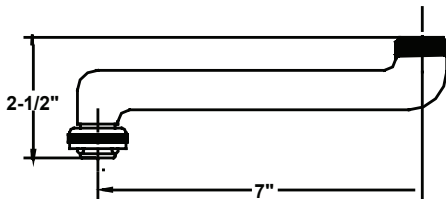

SU-2775-R-02

7" Cast Brass Spout Extension
Polished Chrome

Available to be used with Spouts:
SU-363-JA, SU-363-JH, SU-363-LA, SU-363-LH,
SU-363-MA, SU-363-MH, SU-363-RA, SU-363-RH,
SU-1974-H, SU-2923-A, SU-2923-H, SU-2924-A,
SU-2924-H-02, SU-2929-H-04

Available for use with any spout using a spout nut