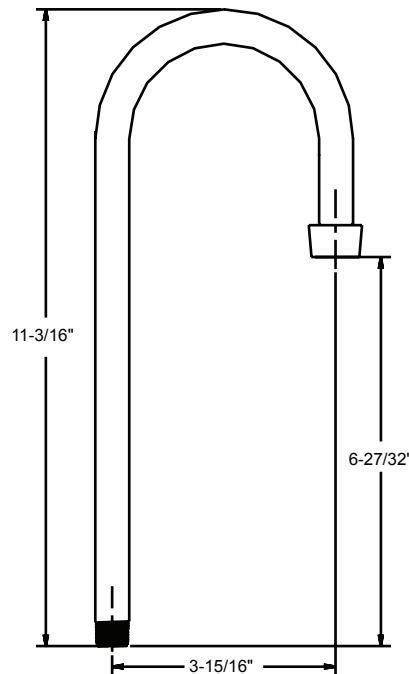

SU-157-GLA

3-15/16" Rigid
Gooseneck Spout
with Aerator

Available on series:
Bar Faucet - 0289