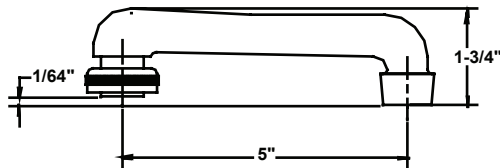

SU-2923-A

5" Cast Brass Swivel Spout
with Aerator

(Also available with Hose End **SU-2923-H**)

Available on series:
Wallmounts - 0047, 0048
Bar/Pantry - 0084, 0094, 0280