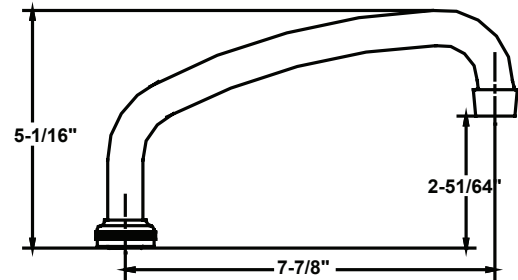

### SU-2924-A

6" Swivel Tube Spout  
with Aerator

(Also available with Hose End **SU-2924-H-02**)

Available on series:

Ledge/Wallmounts - 0045, 0046, 0047, 0048

Bar/Pantry - 0084, 0094