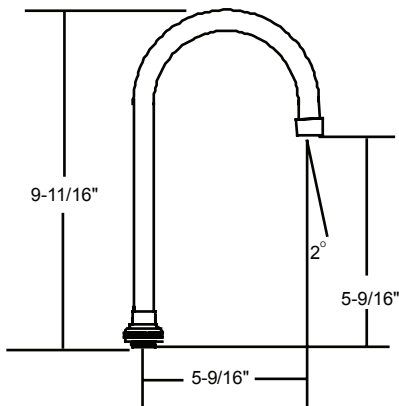

SU-157-KRA

5-9/16" Rigid Gooseneck Spout with Aerator
(Also available with Hose End **SU-157-KRH**)

Available on series:

Ledge/Wallmounts - 0045, 0047

Bar/Pantry - 0084, 0094

Topmounts - 0122, 0123

Conceal Ledge Faucet - 0072, 0073

Widespread Faucet - 1172, 1173