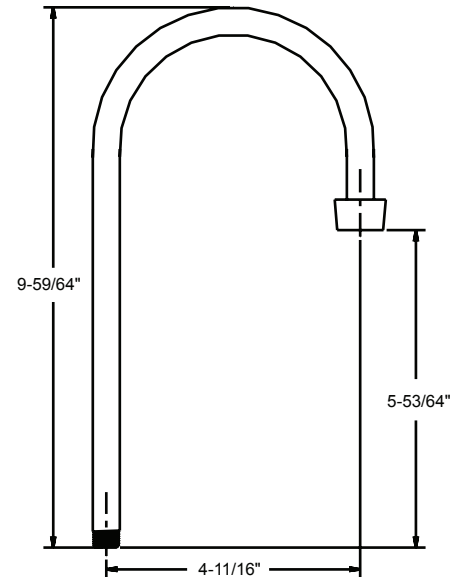

SU-157-HA

4-11/16" Rigid
Gooseneck Spout
with Aerator

Available on series:
Bar Faucet - 0286