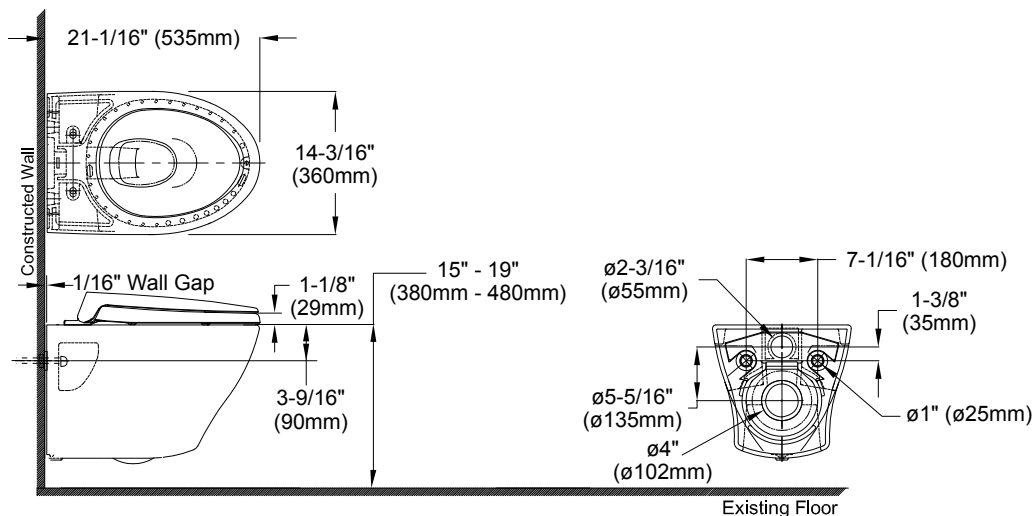

COLORS/FINISHES

- Standard #01 Cotton

PRODUCT SPECIFICATION

This universal height, low consumption Dual-Max flushing system toilet shall be 1.6GPF & 0.9GPF. Toilet shall have optional SanaGloss ceramic glaze. Toilet shall be mounted to in-wall tank system, elongated front bowl and wall-mounted push-button type trip lever. Toilet shall be TOTO Model CT418F(G)#01.

CT418F(G)

Aquia® Wall-Hung Dual-Flush Toilet, 1.6GPF & 0.9 GPF

SPECIFICATIONS

- Water Use 1.6 GPF & 0.9GPF (6.0 LPF & 3.4LPF)
- Flush System Dual-flush
- Min. Water Pressure 8 psi (static)
- Water Surface 5.5" X 4.75"
- Trap Diameter 2-1/8"
- Installation Height 15" to 19"
- Trap Seal 2-1/8"
- Warranty One Year Limited Warranty
- Material Vitreous china
- Shipping Weight CT418F(G) - 66.5lbs
- Shipping Dimensions CT418F(G)
23-3/4" L X 15-3/4"W
X 17.5" H

INSTALLATION NOTES

TOTO

These dimensions and specifications are subject to change without notice