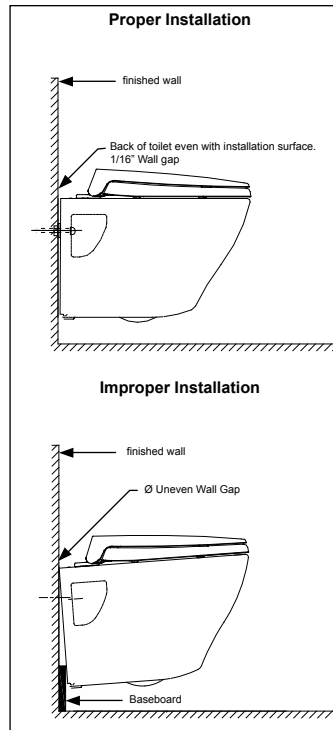

CT418F(G)

Aquia® Wall-Hung Dual-Flush Toilet, 1.6GPF & 0.9 GPF

SPECIFICATIONS

- Water Use 1.6 GPF & 0.9GPF (6.0 LPF & 3.4LPF)
- Flush System Dual-flush
- Min. Water Pressure 8 psi (static)
- Water Surface 5.5" X 4.75"
- Trap Diameter 2-1/8"
- Installation Height 15" to 19"
- Trap Seal 2-1/8"
- Warranty One Year Limited Warranty
- Material Vitreous china
- Shipping Weight CT418F(G) - 66.5lbs
- Shipping Dimensions CT418F(G)
  23-3/4" L X 15-3/4"W
  X 17.5" H

INSTALLATION NOTES

TOTO

These dimensions and specifications are subject to change without notice