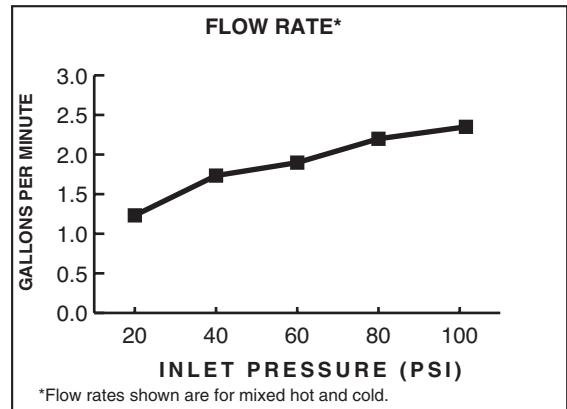

CODES AND STANDARDS

These products meet or exceed the following codes and standards:

- **ANSI A117.1**
- **ASME A112.18.1**
- **CSA B125**
- **NSF 61/Section 9**

Product Number	Description	Finish Options	
		Polished Chrome	PVD Polished Brass
		002	099
2275.500	Centerset lavatory. Lever Handles. 50/50 Pop-up drain.		
2275.505	Centerset lavatory. Lever Handles. Less drain. With pop-up hole and rod.		N/A

N/A = NOT AVAILABLE

Meets the American Disabilities Act Guidelines and **ANSI A117.1** Requirements for the physically challenged.