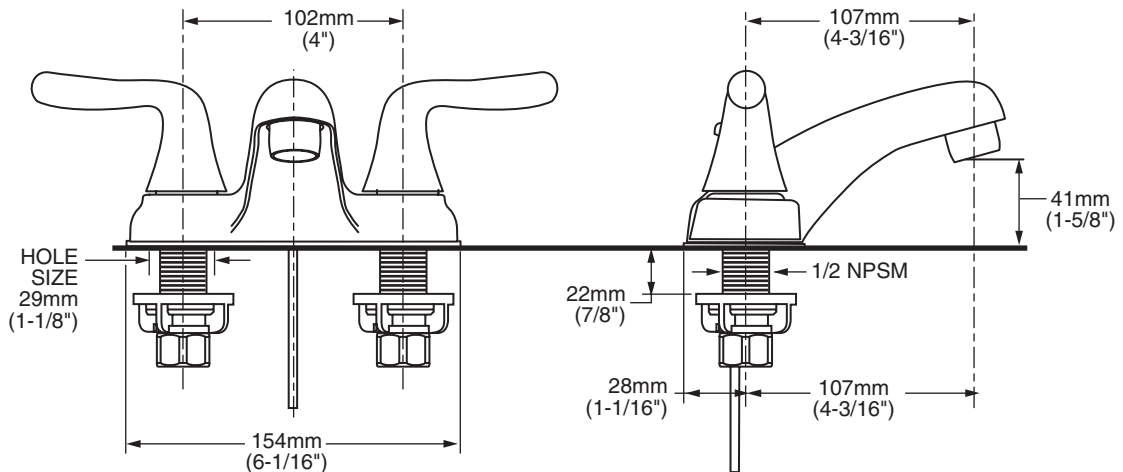

2275.500 Shown.

MODEL NUMBER:

- 2275.500 Centerset Lavatory Faucet**
Lever Handles. 50/50 Pop-up drain.
- 2275.505 Centerset Lavatory Faucet**
Lever Handles. Less drain. With pop-up hole, plug button and rod.

GENERAL DESCRIPTION:

Centerset lavatory faucet on 4" centers. 1/4 turn washerless ceramic disc valve cartridges. Durable cast brass waterways with one-half inch male inlet shanks. Metal body. Color matched underbody. Metal lever handles. 2.2 gpm/8.3L/min. maximum flow rate.

Low Lead: Meets NSF Standard 61/Section 9 & Prop 65 lead requirements.

Longer Spout: Provides extended reach into lavatory.

Simple Installation: Fast and easy one person installation. Faucet drops in from top. Quick spin nuts secure faucet in place.

SUGGESTED SPECIFICATION:

Two-handle 4" centerset lavatory faucet shall feature a cast brass waterway. Shall also feature 1/4 turn washerless ceramic disc valve cartridges. Shall also feature a metal drain body with stainless steel cable actuation. Fitting shall be American Standard Model # 2275.____.____.