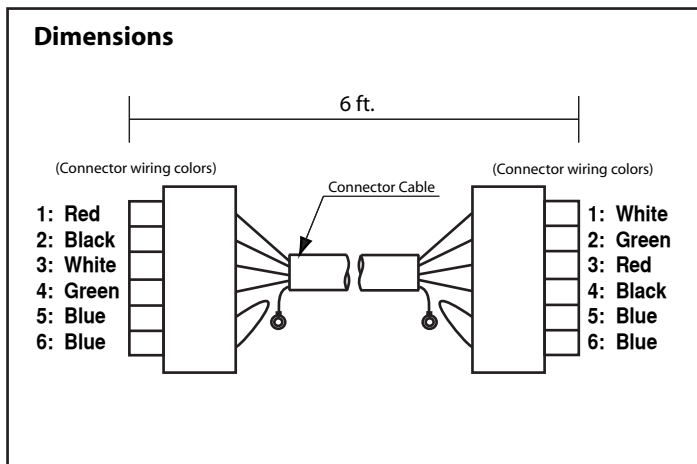

## Tankless Water Heater Accessories Specification Sheet **Quick Connect Cord**

- Connects two identical water heater models together in order to get twice the output of hot water
- Provides a communication link and rotates the operation between the two units evenly
- Simple installation, just attach the cord to the proper connectors inside each water heater

**Quick Connect Cord**

Quick Connect Cord (#QC-1)

**Compatible with All Models**

NR98 Series	NR111 Series
NC199 Series	NC250 Series
NCC199 Series	NC380 Series
NRC111 Series	